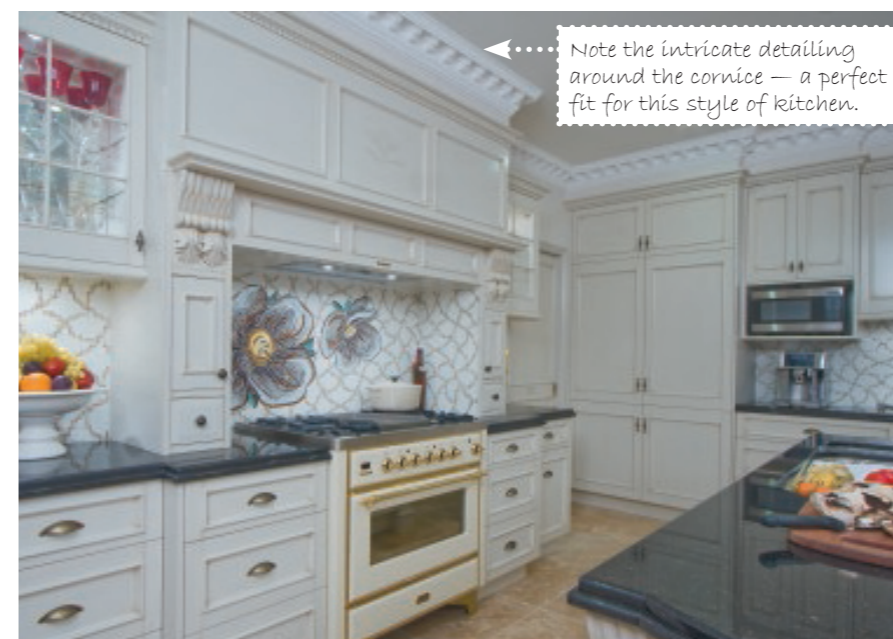

Home is where the heart is

Black granite adds a touch of luxury and opulence.

This kitchen is much more than just a meals preparation area — it's the heart of this family home

Note the intricate detailing around the cornice — a perfect fit for this style of kitchen.

Glass display cabinets make the most of on-show opportunities.

As an example of a classic kitchen, they don't come much better than this. The owners gave the designer a basic floor plan from which to work with only one stipulation: the kitchen was to be designed as the centrepiece of the home, a place friends and family could enjoy separately or together.

The owners, John and Anna Andreatidis, had visited the Maytain Cabinets showroom and were immediately taken with a display kitchen that showed off the Farmers Café Latte finish together with a black granite benchtop and striking chimney stack. It was decided that the subtle shadings and creamy colour would be perfect for this home.

The main visual piece in this kitchen is the striking Farmers chimney, which includes a variety of spice drawers and crafted corbels. It is the perfect complement to the freestanding Ilve stove that the owners call "a functional work of art".